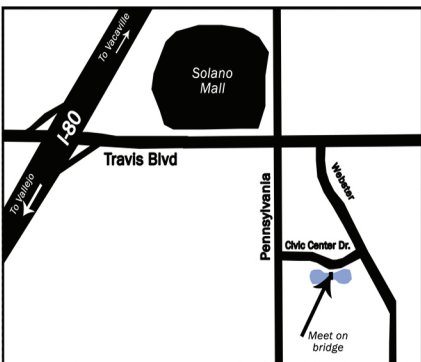

Please keep this
map and information
You will need it for your sessions!

To Studio (for all indoor sessions/ appointments)

Studio address: 419 William St., Vacaville 95688

- 1) From Fairfield or Dixon, take Hwy-80.
- 2) Take Davis St. Exit in Vacaville.
- 3) Turn LEFT onto Davis
- 4) Turn LEFT onto Mason
- 5) Take your THIRD LEFT on William St. It is just before the gas station and Merchant Ave
- 6) Enter the FIRST driveway on the LEFT. We are in Pietro's Plaza between Mason and Stevenson.

To Andrews Park ~ Vacaville outdoor session

Closest address: 1 Town Square, Vacaville 95688

- 1) Take I-80. Take Davis St. Exit in Vacaville.
- 2) Turn LEFT onto Davis
- 3) Davis will curve LEFT and become Main St.
- 4) Turn RIGHT onto Dobbins
- 5) Turn RIGHT into parking lot at Town Square
- 6) Meet photographer IN FRONT of the LIBRARY. Your photographer will have a small red wagon.

To Civic Center ~ Fairfield outdoor session

Closest address: 1100 Civic Center Dr., Fairfield

- 1) Take I-80. Exit Travis Blvd. Southbound (towards Solano Mall)
- 2) Pass the mall, turn RIGHT onto Pennsylvania.
- 3) Make your 4th LEFT onto Civic Center Dr.
- 4) Park on Civic Center Dr. about 1/2 way down, across from the Fairfield Adult School
- 6) Meet photographer on the BRIDGE that goes over the pond. Your photographer will have a small red wagon.