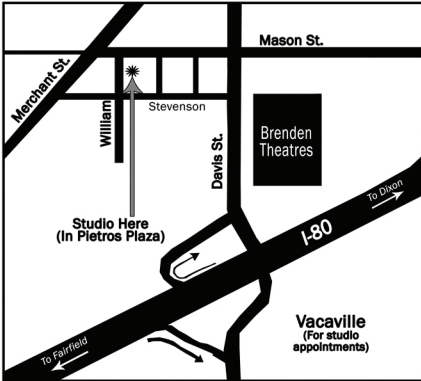

Please keep this
map and information
You will need it for your sessions!

To Studio (for all indoor sessions/ appointments)

Studio address: 419 William St., Vacaville 95688

- 1) From Fairfield or Dixon, take Hwy-80.
- 2) Take Davis St. Exit in Vacaville.
- 3) Turn LEFT onto Davis
- 4) Turn LEFT onto Mason
- 5) Take your THIRD LEFT on William St. It is just before the gas station and Merchant Ave
- 6) Enter the FIRST driveway on the LEFT. We are in Pietro's Plaza between Mason and Stevenson.

To Andrews Park ~ Vacaville outdoor session

Closest address: 1 Town Square, Vacaville 95688

- 1) Take I-80. Take Davis St. Exit in Vacaville.
- 2) Turn LEFT onto Davis
- 3) Davis will curve LEFT and become Main St.
- 4) Turn RIGHT onto Dobbins
- 5) Turn RIGHT into parking lot at Town Square
- 6) Meet photographer IN FRONT of the LIBRARY. Your photographer will have a small red wagon.

To Civic Center ~ Fairfield outdoor session

Closest address: 1100 Civic Center Dr., Fairfield

- 1) Take I-80. Exit Travis Blvd. Southbound (towards Solano Mall)
- 2) Pass the mall, turn RIGHT onto Pennsylvania.
- 3) Make your 4th LEFT onto Civic Center Dr.
- 4) Park on Civic Center Dr. about 1/2 way down, across from the Fairfield Adult School
- 6) Meet photographer on the BRIDGE that goes over the pond. Your photographer will have a small red wagon.