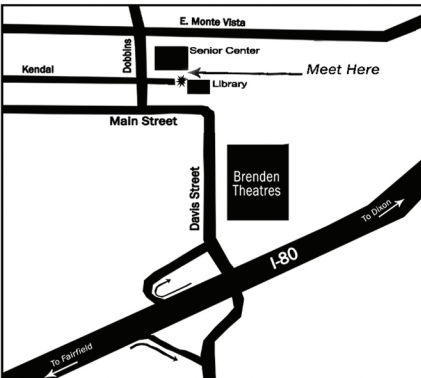

Please keep this
map and information
You will need it for your sessions!

To Studio (for all indoor sessions/ appointments)

Studio address: 419 William St., Vacaville 95688

- 1) From Fairfield or Dixon, take Hwy-80.
- 2) Take Davis St. Exit in Vacaville.
- 3) Turn LEFT onto Davis
- 4) Turn LEFT onto Mason
- 5) Take your THIRD LEFT on William St. It is just before the gas station and Merchant Ave
- 6) Enter the FIRST driveway on the LEFT. We are in Pietro's Plaza between Mason and Stevenson.

To Andrews Park ~ Vacaville outdoor session

Closest address: 1 Town Square, Vacaville 95688

- 1) Take I-80. Take Davis St. Exit in Vacaville.
- 2) Turn LEFT onto Davis
- 3) Davis will curve LEFT and become Main St.
- 4) Turn RIGHT onto Dobbins
- 5) Turn RIGHT into parking lot at Town Square
- 6) Meet photographer IN FRONT of the LIBRARY. Your photographer will have a small red wagon.

To Civic Center ~ Fairfield outdoor session

Closest address: 1100 Civic Center Dr., Fairfield

- 1) Take I-80. Exit Travis Blvd. Southbound (towards Solano Mall)
- 2) Pass the mall, turn RIGHT onto Pennsylvania.
- 3) Make your 4th LEFT onto Civic Center Dr.
- 4) Park on Civic Center Dr. about 1/2 way down, across from the Fairfield Adult School
- 6) Meet photographer on the BRIDGE that goes over the pond. Your photographer will have a small red wagon.